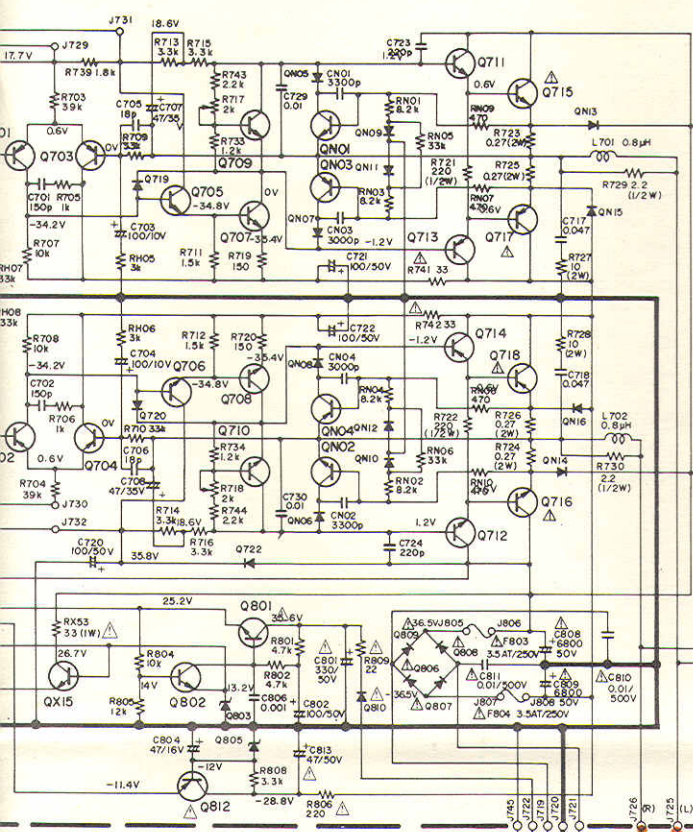

CIRCUIT DIAGRAM FOR MODEL PM-250

Q717, Q718 HT11022B0
2SA1102(Or Y)

Q719, Q720 HD2000321
1S2471

Q721, Q722 HD20005010
W06B

Q801 HT406672E0
2SD667(Bor C)

Q802, Q813 HT326342B0
2SC2634(S or T)

Q803 HD30024090
WZ-120

Q805 HD30024090
WZ-120

Q806 ~ Q809 HD20009290
S2V-20

Q810 HD20005010
W06B

Q812 HT206472E0
2SB647(B or C)

Q901, Q902, Q921 Q903, Q904, Q923
Q922, Q928 Q924, Q930
HT326342B0 or HT314001E0 HT11272B0 or HT107501E0
2SC2634(S or T) 2SA1127(S or T)

Q905 ~ Q912 HD20011050 Q913 ~ Q916, Q931 Q925 Q915
IS1555 HD20005010 W06B HD30023090 WZ071 HT403302A0
2SD330

BOTTOM VIEW

SIDE VIEW

TOP VIEW

PHONE